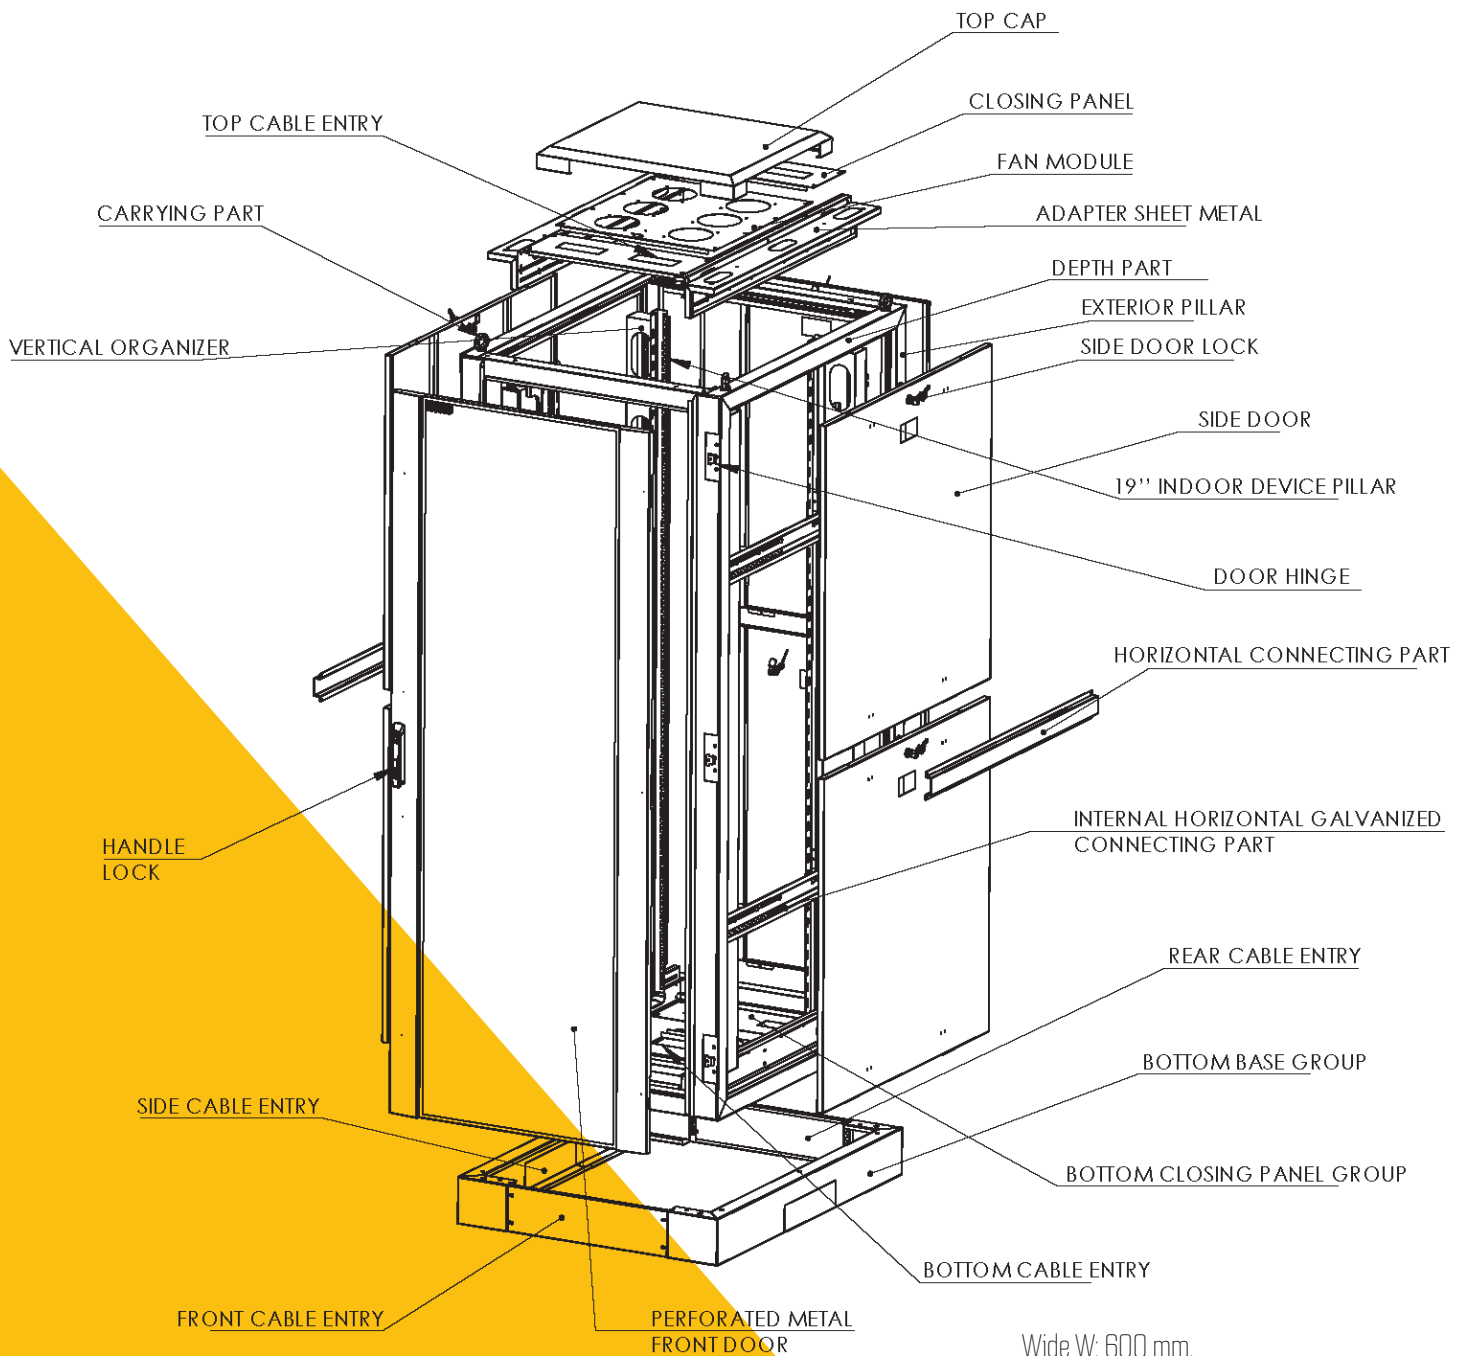

- Temperature Sensor
- Digital Indicator
- Dual System Cooling Fan With 2 And 4
- Temperature Analysis
- Remote Access

19" RACK CABINET

Data Center

Free Standing Rack Cabinet

DETAILS

19 " Free standing Data Center Rack Cabinet – All steel construction - Ergonomic design - Carrying frame is steel construction with 1.5mm thickness - Openable and lockable side and back covers - Adjustable rack mounting brackets at the desired level - 151500 kg carrying capacity - Easy assembling - An optional fan unit can be installed in the ceiling - Lower and upper cable entries for heavy cabling needs
– Standart colors RAL 9005, 7035

19" RACK CABINET

Server Type

Free Standing Rack Cabinet

TECNICAL DETAILS

Wide W: 600 mm.
 Dept D : 600 - 800 - 1000 -1100 -1200mm.
 Carrying Capacity : 1500 kg.

TECHNICAL DETAILS

600x800 Data Center Cabinet